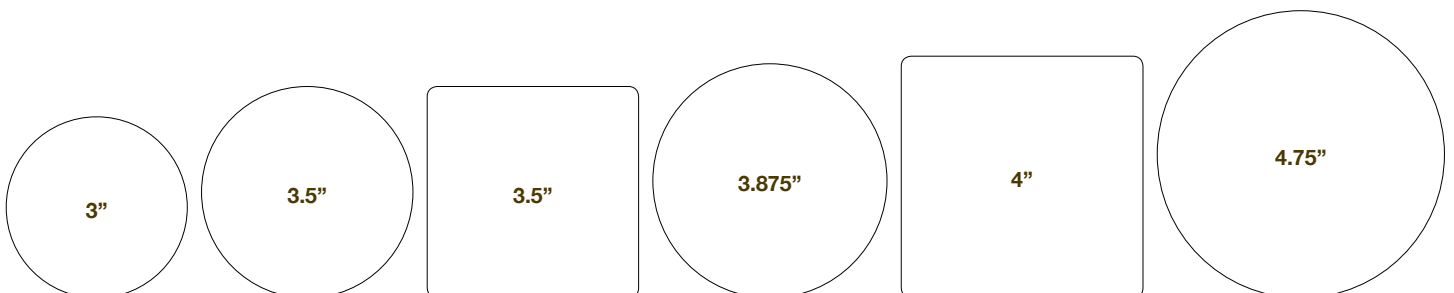

Seed Paper Coaster, Medium (PSTC-3.875)

This 3.875" circular "coaster" is a fun, Earth-friendly format for your message. Use as a coaster, postcard or hang tag. Your full-color, custom message is printed on the seed paper with Earth-friendly inks that won't damage the seeds. The seed paper is made by hand from 100%-recycled material and embedded with a hardy mixture of wildflower seeds. Just plant, water and enjoy your wildflowers! Coasters are available in a range of sizes for any custom project.

Size: 3.875"

Paper: Premium Seed Paper / Fully Plantable (Light Ink Coverage)

PSTC-3.875	100	250	500	1000	2500
1-sided	2.00	1.63	1.26	1.05	0.89
2-sided	2.60	2.12	1.64	1.37	1.16

$35 set-up fee for each side of printing