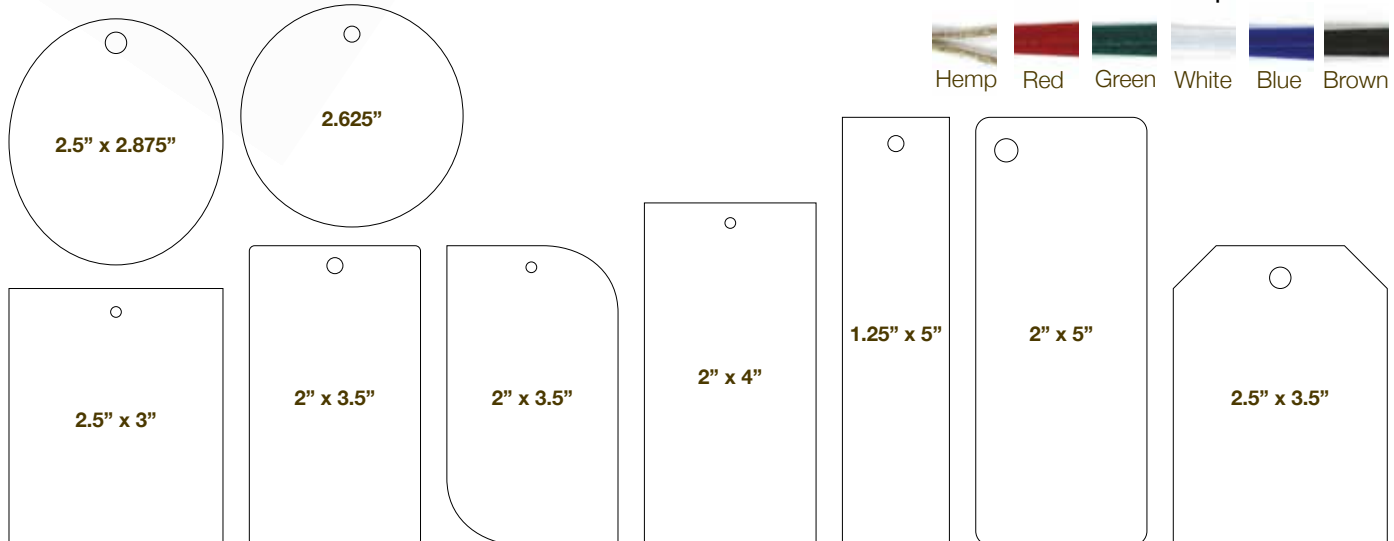

Available Ribbon Options