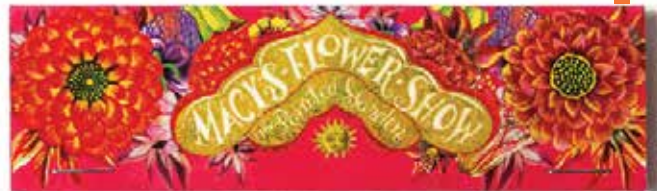

This yummy promotion lets you share your favorite recipe and grow your own ingredients! The Seed Paper Recipe Card includes a seed paper shape embedded with herb or veggie seeds and your custom message printed on cardstock in full color. Herb and veggie mixes available in limited colors.

Lil' Bloomer Recipe Card - PSREC

Size: 3x5"

Paper: Cardstock; Original Seed Paper / Integrated

PSREC	100	250	500	1000	2500
2-sided	1.65	1.37	1.21	1.05	0.95

$35 set-up fee per printed side